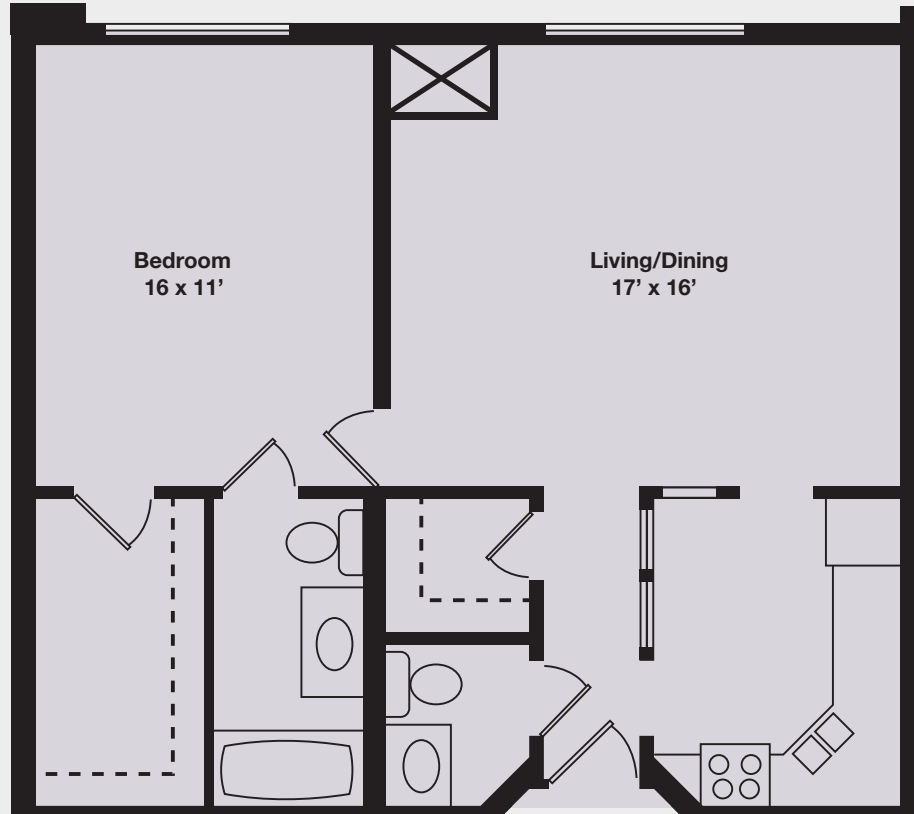

# The Commonwealth

ONE BEDROOM / 1.5 BATHS

850 SQ. FT

Entrance Fee \$ \_\_\_\_\_

Notes \_\_\_\_\_

Return of Capital \_\_\_\_\_

\_\_\_\_\_

Monthly Fee \$ \_\_\_\_\_

\_\_\_\_\_

Life Plan Option \_\_\_\_\_

\_\_\_\_\_

\_\_\_\_\_

\_\_\_\_\_

\_\_\_\_\_

\_\_\_\_\_

ALL SIZES ARE APPROXIMATE