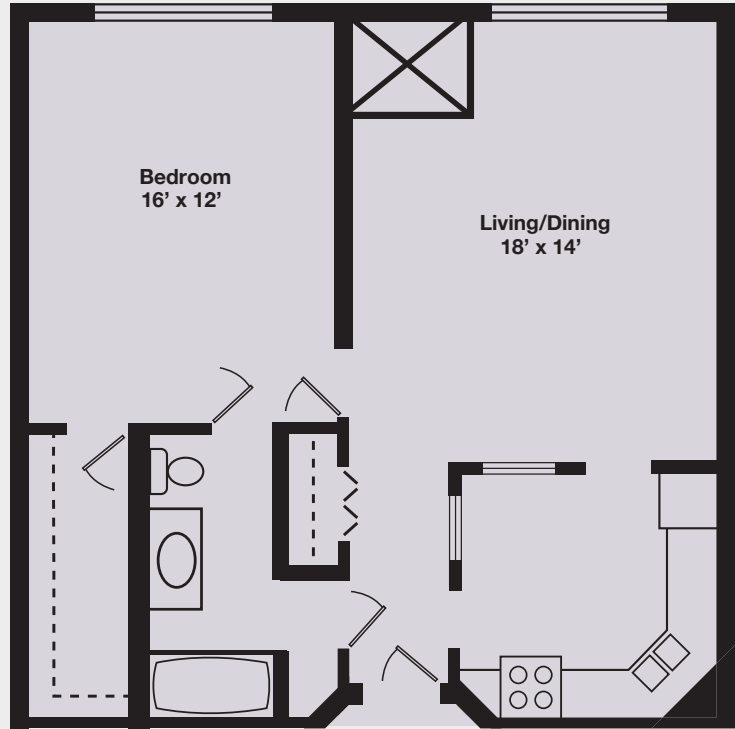

The Drury

ONE BEDROOM

790 SQ. FT

Entrance Fee \$ _____

Notes _____

Return of Capital _____

Monthly Fee \$ _____

Life Plan Option _____

ALL SIZES ARE APPROXIMATE

The Hometown Favorite in Elmhurst

For More Information Call
630.832.5959

Retirement Life Plan Living

LexingtonSquares.com

02/2022