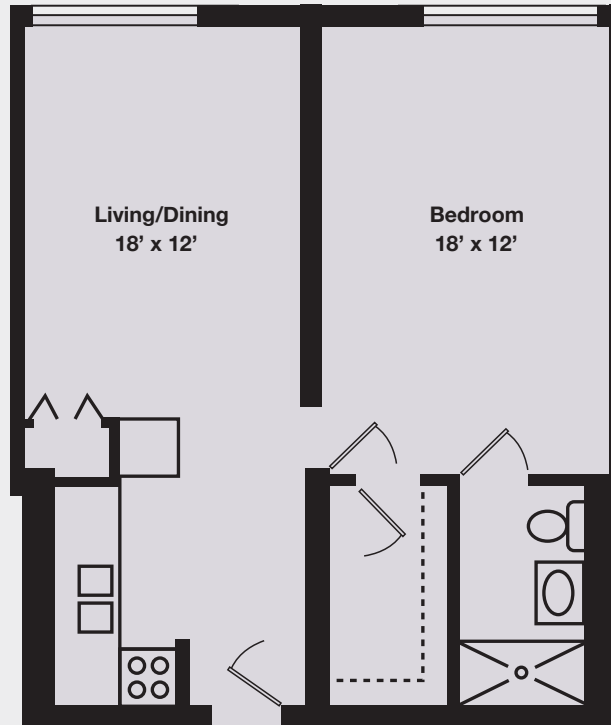

The Hazelbrook

ONE BEDROOM

668 SQ. FT

Entrance Fee \$ _____

Notes _____

Return of Capital _____

Monthly Fee \$ _____

Life Plan Option _____

ALL SIZES ARE APPROXIMATE

The Hometown Favorite in Elmhurst

For More Information Call
630.832.5959

Retirement Life Plan Living

LexingtonSquares.com

02/2022