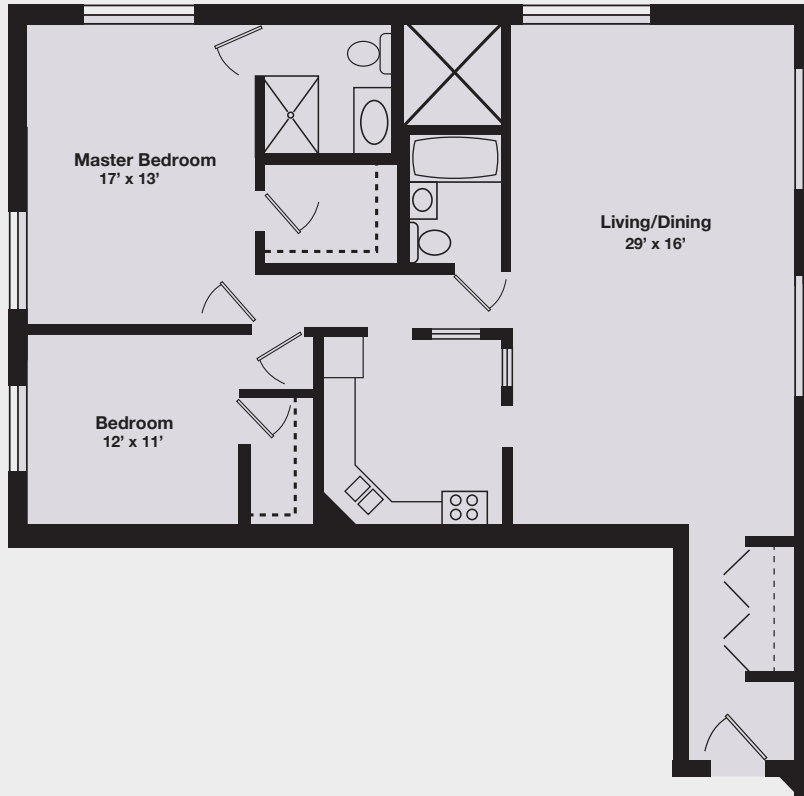

# The Lexington

TWO BEDROOMS / TWO BATHS

1350 SQ. FT

Entrance Fee \$ \_\_\_\_\_

Notes \_\_\_\_\_

Return of Capital \_\_\_\_\_

\_\_\_\_\_

Monthly Fee \$ \_\_\_\_\_